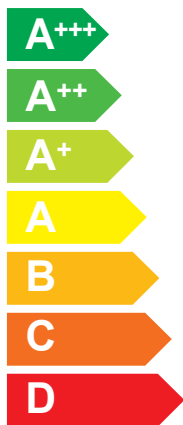

ENERG

енергия · ενεργεια

3301854

ARISTON

NIMBUS COMPACT 35 M NET R32

A++

A+

Two icons showing sound power levels. The top icon shows a speaker inside a house with the value 35 dB. The bottom icon shows a speaker outside a house with the value 53 dB.

A legend for energy consumption in kW, represented by three colored squares: dark blue for 07 kW, medium blue for 05 kW, and light blue for 02 kW.