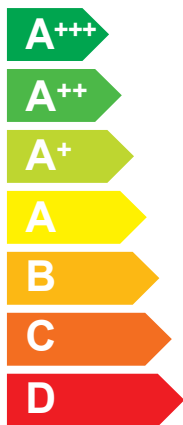

ENERG

енергия · ενεργεια

3301863

ARISTON

NIMBUS COMPACT 120 M 2Z NET R32

A++

A+

Two icons showing sound power levels: a speaker inside a house icon labeled **42 dB**, and a speaker outside a house icon labeled **58 dB**. To the right is a map of Europe with three shaded regions in different shades of blue.

- 14 kW
- **09 kW**
- 06 kW