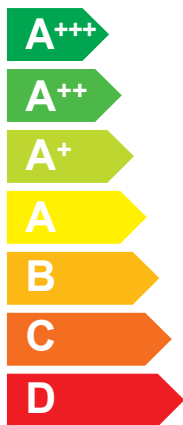

ENERG

енергия · ενεργεια

3301858

ARISTON

NIMBUS COMPACT 80 M NET R32

A++

A+

Two icons showing sound power levels. The top icon shows a speaker inside a house with the value **35 dB**. The bottom icon shows a speaker outside a house with the value **57 dB**.

- 11 kW
- **08 kW**
- 04 kW