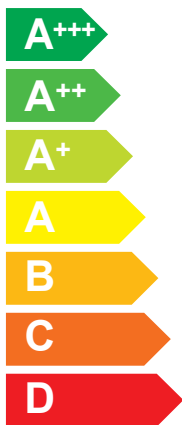

A++

A+

Two icons showing sound power levels. The top icon shows a speaker inside a house with the value 42 dB. The bottom icon shows a speaker outside a house with the value 53 dB.

Legend for energy consumption levels on the map of Europe, represented by three colored squares: dark blue for 07 kW, medium blue for 05 kW, and light blue for 02 kW.

A++

A+

Two icons showing sound power levels. The top icon shows a speaker inside a house with the value 35 dB. The bottom icon shows a speaker outside a house with the value 58 dB.

- 14 kW
- **09 kW**
- 06 kW