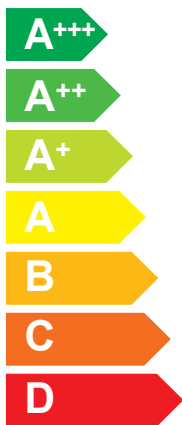

ENERG

енергия · ενεργεια

3301859

ARISTON

NIMBUS COMPACT 80 M 2Z NET R32

A++

A+

Two icons showing sound power levels: a speaker icon with a house inside labeled **42 dB**, and a house icon with a speaker inside labeled **57 dB**.

- 11 kW
- **08 kW**
- 04 kW