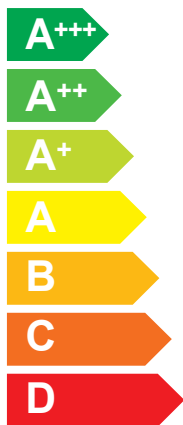

ENERG

енергия · ενεργεια

3301860

ARISTON

NIMBUS COMPACT 80 M-T NET R32

A++

A+

Two icons showing sound power levels. The top icon shows a speaker inside a house with the value 35 dB. The bottom icon shows a speaker outside a house with the value 57 dB.

- 11 kW
- **08 kW**
- 04 kW