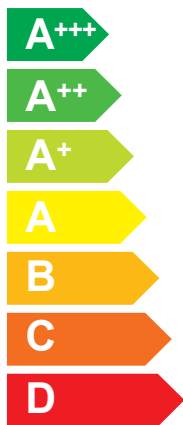

ENERG

енергия · ενεργεια

3301865

ARISTON

NIMBUS COMPACT 120 M-T 2Z NET R32

A++

A+

Two icons showing sound power levels. The top icon shows a speaker inside a house with the value 42 dB. The bottom icon shows a speaker outside a house with the value 58 dB.

A legend for energy consumption in kW, shown as a map of Europe. It includes three categories: 14 kW (dark blue), 09 kW (medium blue), and 06 kW (light blue).