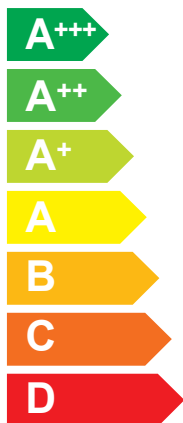

ENERG

енергия · ενεργεια

3301856

ARISTON

NIMBUS COMPACT 50 M NET R32

A++

A+

Two icons showing sound power levels. The top icon shows a speaker inside a house with the text "35 dB". The bottom icon shows a speaker outside a house with the text "55 dB".

A legend for power consumption levels, showing three colored squares with corresponding values: a dark blue square for "08 kW", a medium blue square for "06 kW", and a light blue square for "03 kW".