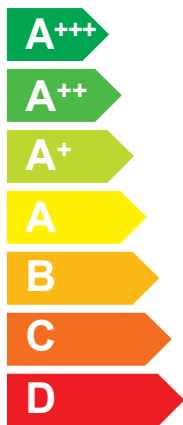

ENERG

енергия · ενεργεια

3301857

ARISTON

NIMBUS COMPACT 50 M 2Z NET R32

A++

A+

Two icons showing sound power levels. The top icon shows a speaker inside a house with the text "42 dB". The bottom icon shows a speaker outside a house with the text "55 dB".

- 08 kW
- **06 kW**
- 03 kW