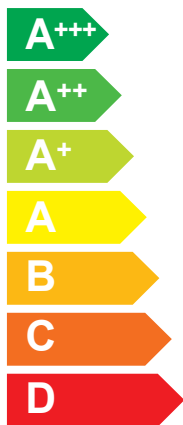

ENERG

енергия · ενεργεια

3301861

ARISTON

NIMBUS COMPACT 80 M-T 2Z NET R32

A++

A+

Two icons showing sound power levels: a speaker inside a house icon labeled **42 dB**, and a speaker outside a house icon labeled **57 dB**. In the background, a map of Europe is shown with different regions shaded in various shades of blue.

Legend for power consumption levels, shown as colored squares: dark blue for 11 kW, medium blue for **08 kW**, and light blue for 04 kW.