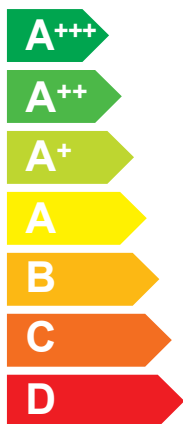

ENERG

енергия · ενεργεια

3301864

ARISTON

NIMBUS COMPACT 120 M-T NET R32

A++

A+

Two icons showing sound power levels. The top icon shows a speaker inside a house with the text "35 dB". The bottom icon shows a speaker outside a house with the text "58 dB".

- 14 kW
- **09 kW**
- 06 kW